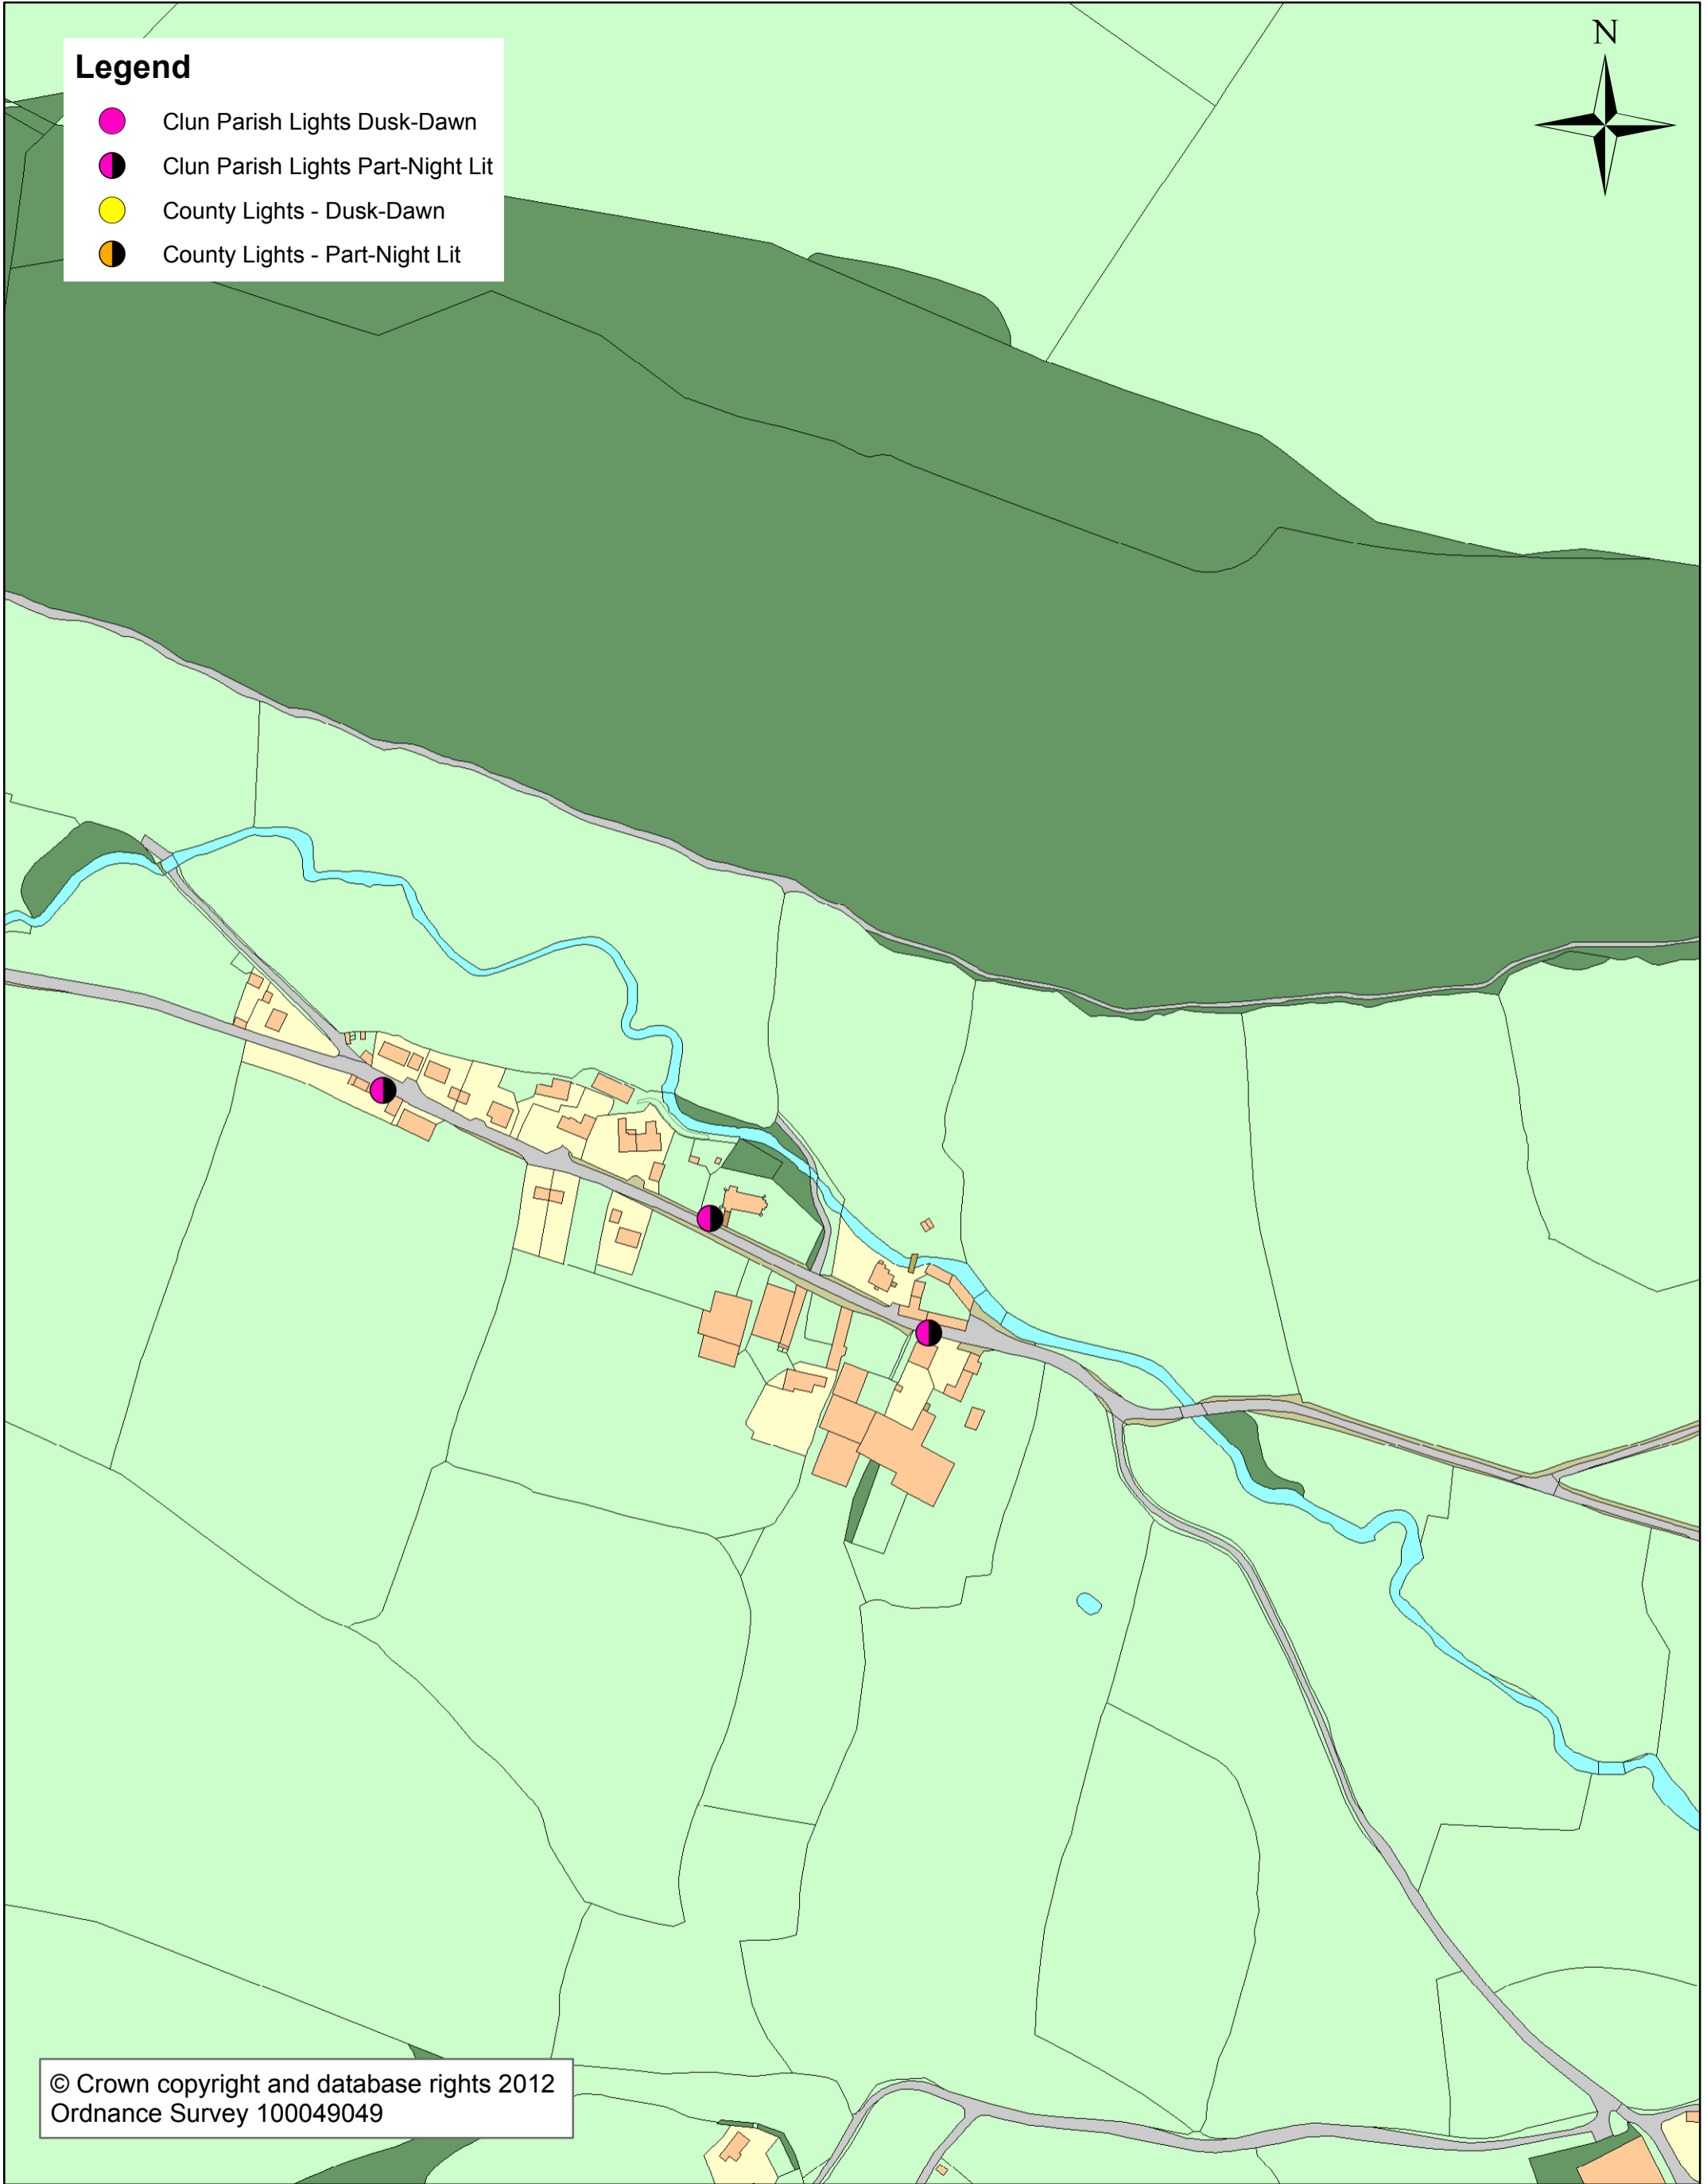

Legend

- Clun Parish Lights Dusk-Dawn
- Clun Parish Lights Part-Night Lit
- County Lights - Dusk-Dawn
- County Lights - Part-Night Lit

© Crown copyright and database rights 2012
Ordnance Survey 100049049

Shropshire
Council

Clun Parish Lighting
Clun

The Shirehall, Abbey Foregate,
Shrewsbury, Shropshire, SY2 6ND
Scale : 1:3,000 (when printed at A3 size)

Legend

- Clun Parish Lights Dusk-Dawn
- Clun Parish Lights Part-Night Lit
- County Lights - Dusk-Dawn
- County Lights - Part-Night Lit

© Crown copyright and database rights 2012
Ordnance Survey 100049049

Shropshire
Council

Clun Parish Lighting
Chapel Lawn

The Shirehall, Abbey Foregate,
Shrewsbury, Shropshire, SY2 6ND
Scale : 1:3,000 (when printed at A3 size)