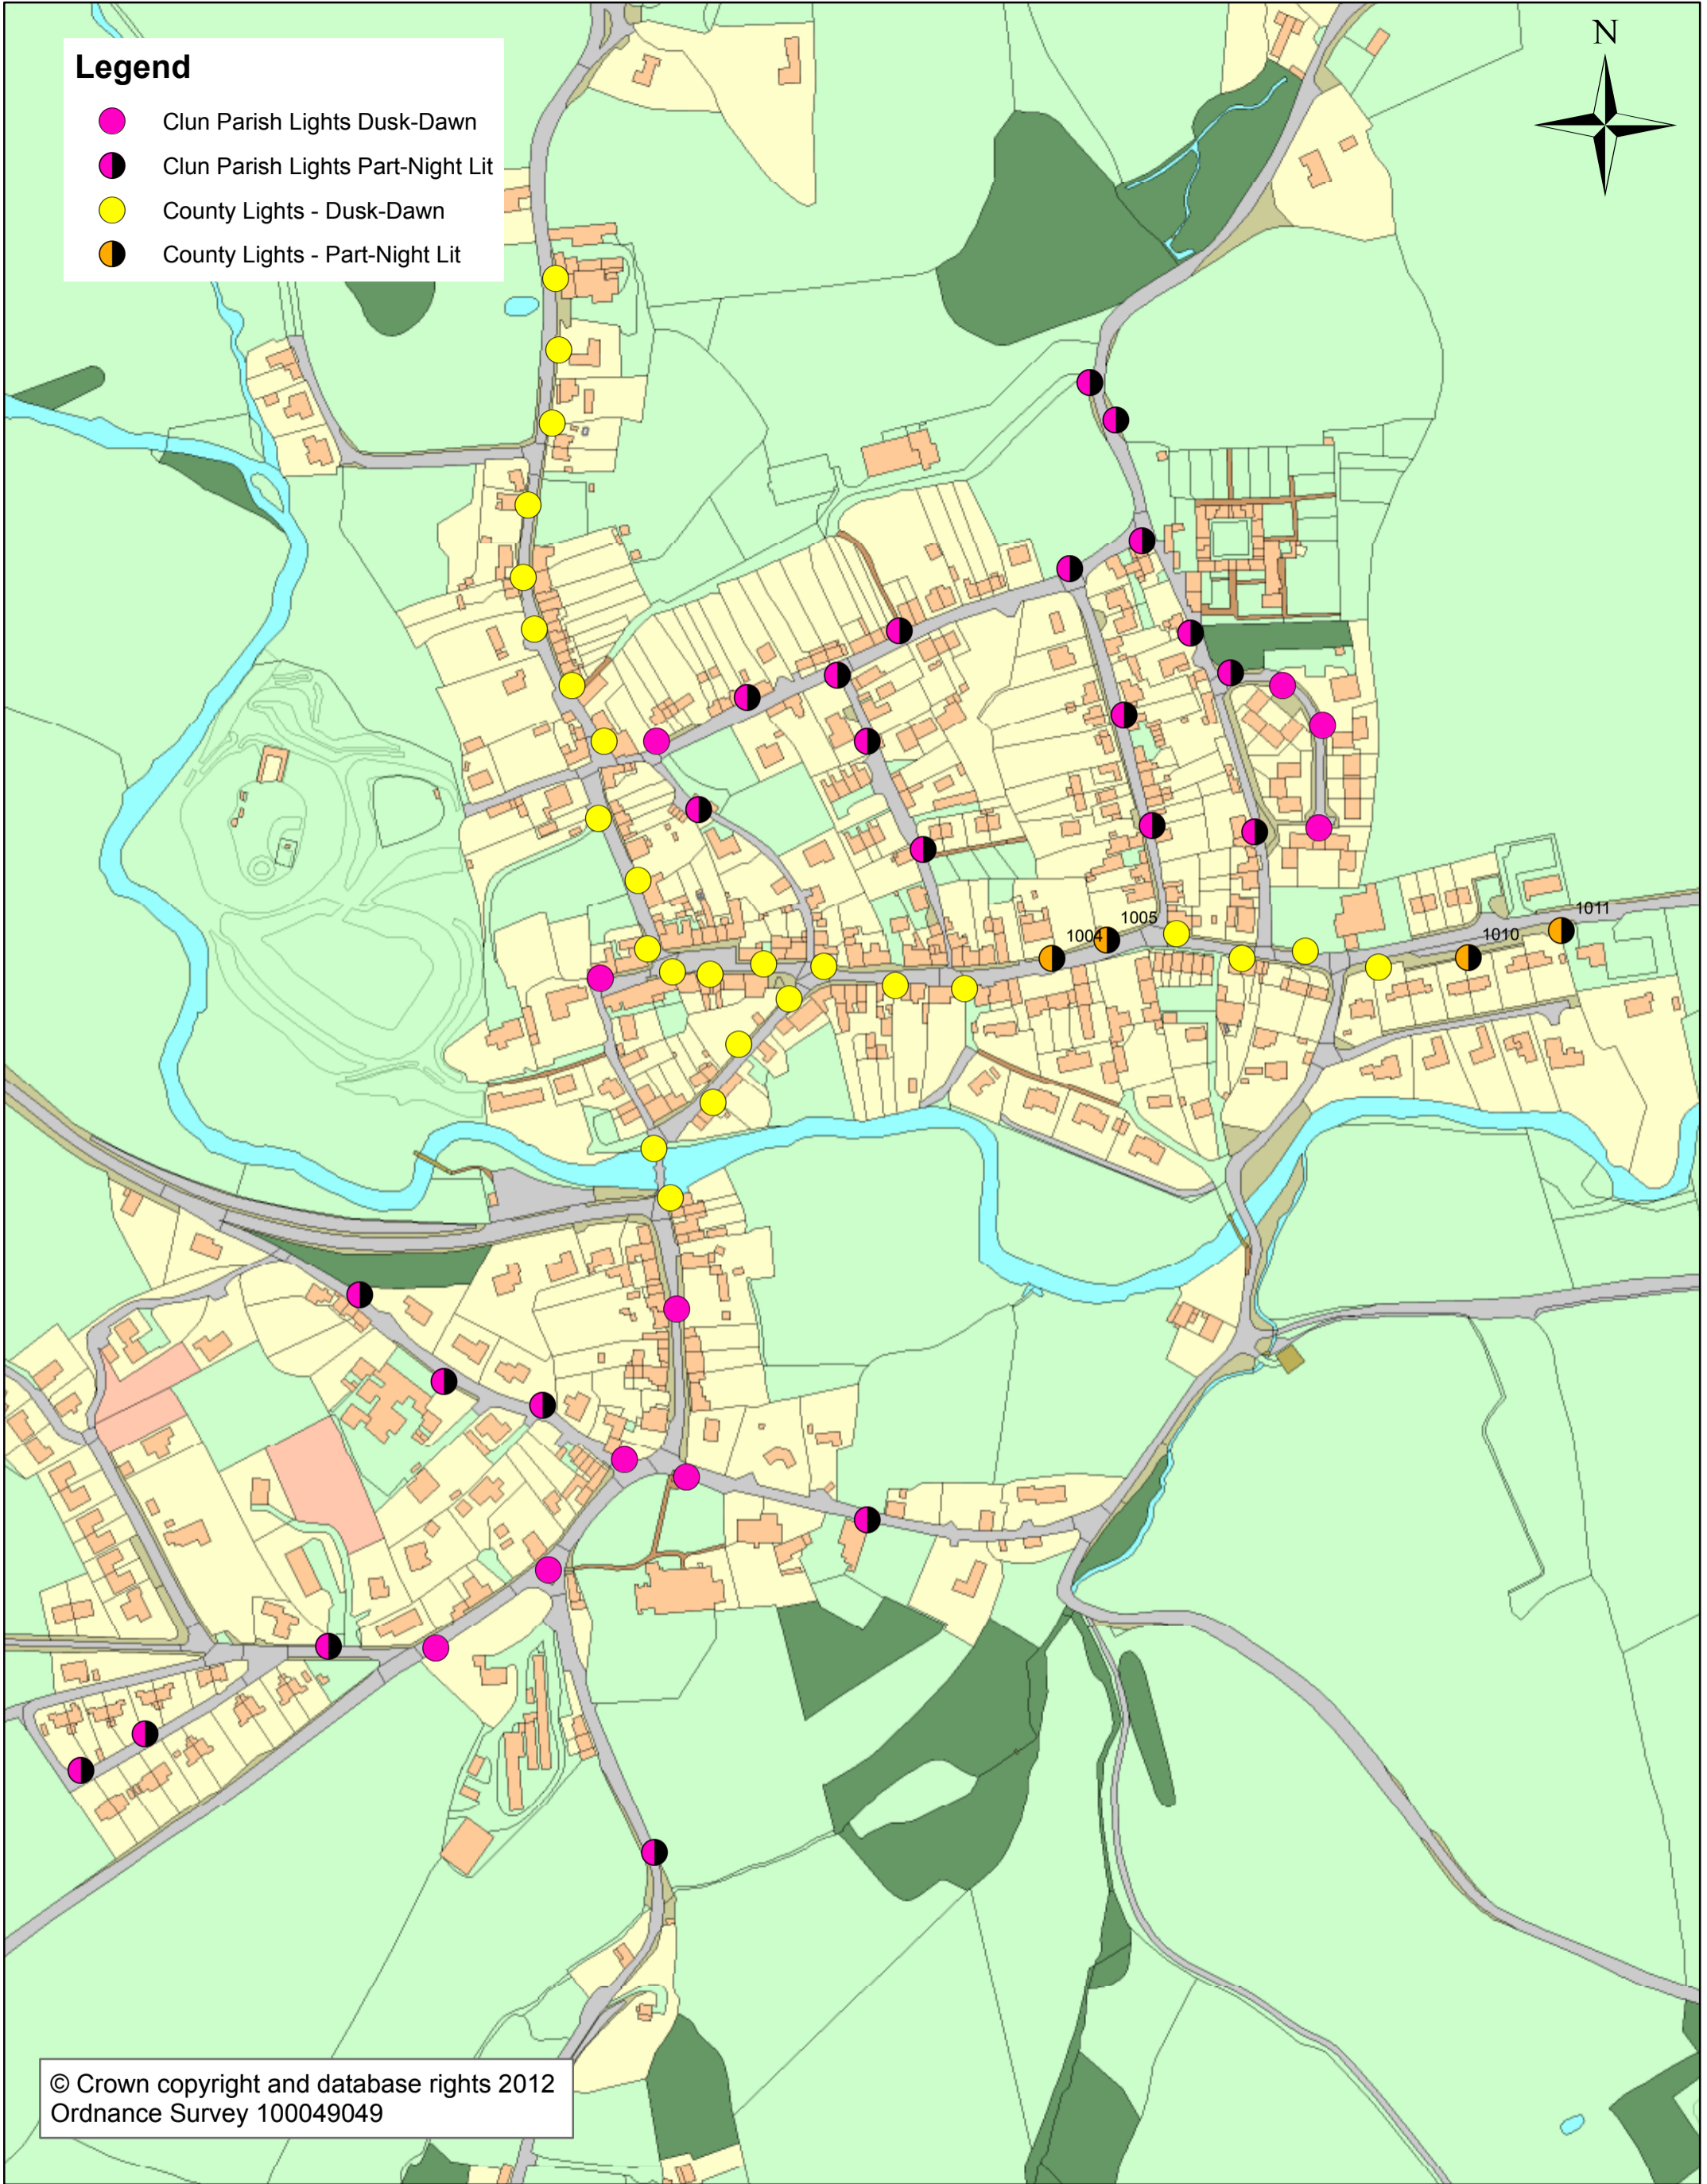

Legend

- Clun Parish Lights Dusk-Dawn
- Clun Parish Lights Part-Night Lit
- County Lights - Dusk-Dawn
- County Lights - Part-Night Lit

© Crown copyright and database rights 2012
Ordnance Survey 100049049

Shropshire
Council

Clun Parish Lighting
Clun

The Shirehall, Abbey Foregate,
Shrewsbury, Shropshire, SY2 6ND
Scale : 1:3,000 (when printed at A3 size)

Legend

- Clun Parish Lights Dusk-Dawn
- Clun Parish Lights Part-Night Lit
- County Lights - Dusk-Dawn
- County Lights - Part-Night Lit

© Crown copyright and database rights 2012
Ordnance Survey 100049049

Shropshire
Council

Clun Parish Lighting
Chapel Lawn

The Shirehall, Abbey Foregate,
Shrewsbury, Shropshire, SY2 6ND
Scale : 1:3,000 (when printed at A3 size)